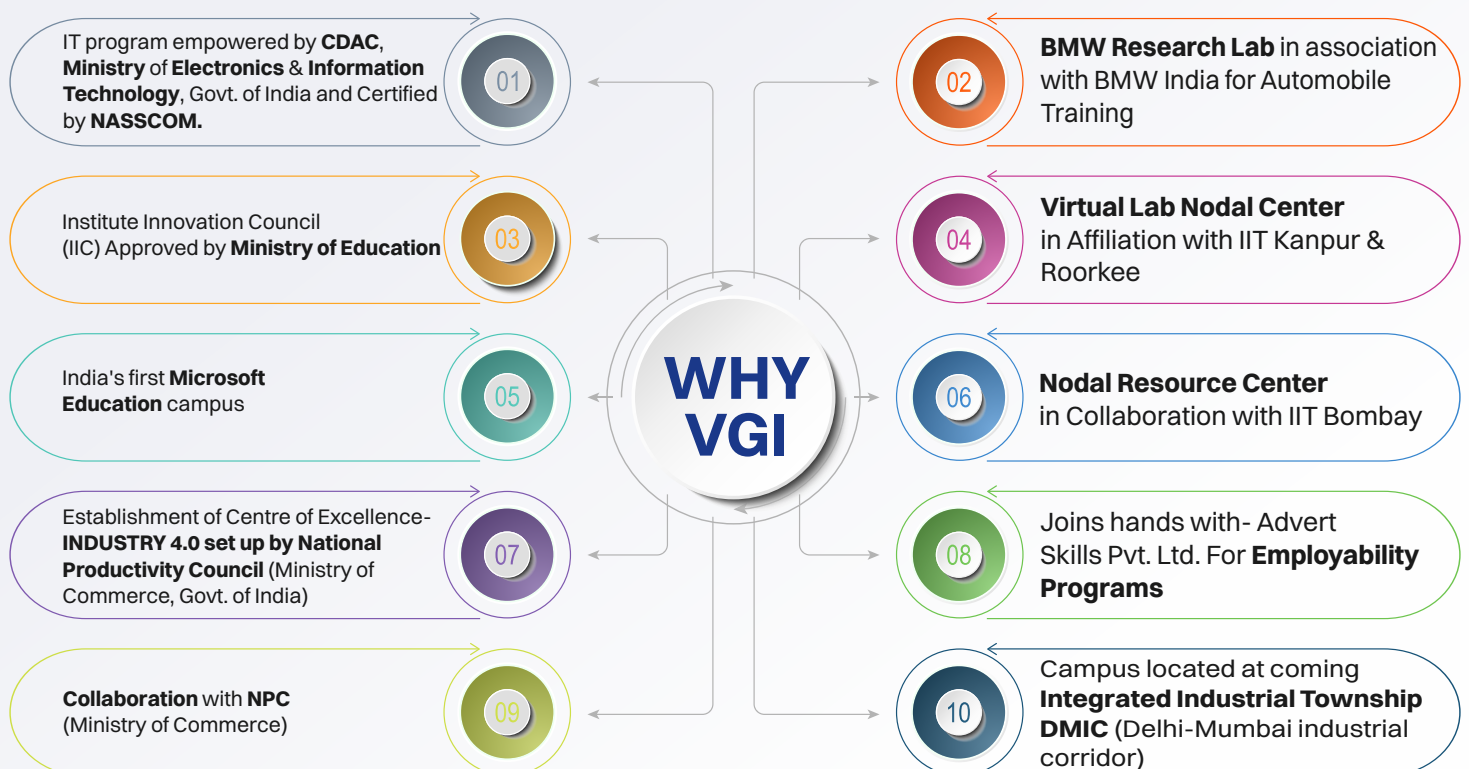

- Big Data Engineer
- Business Intelligence Developer
- Data Scientist
- Machine Learning Engineer
- AI Data Analyst
- Research Scientist
- UX Developer
- NLP Engineer